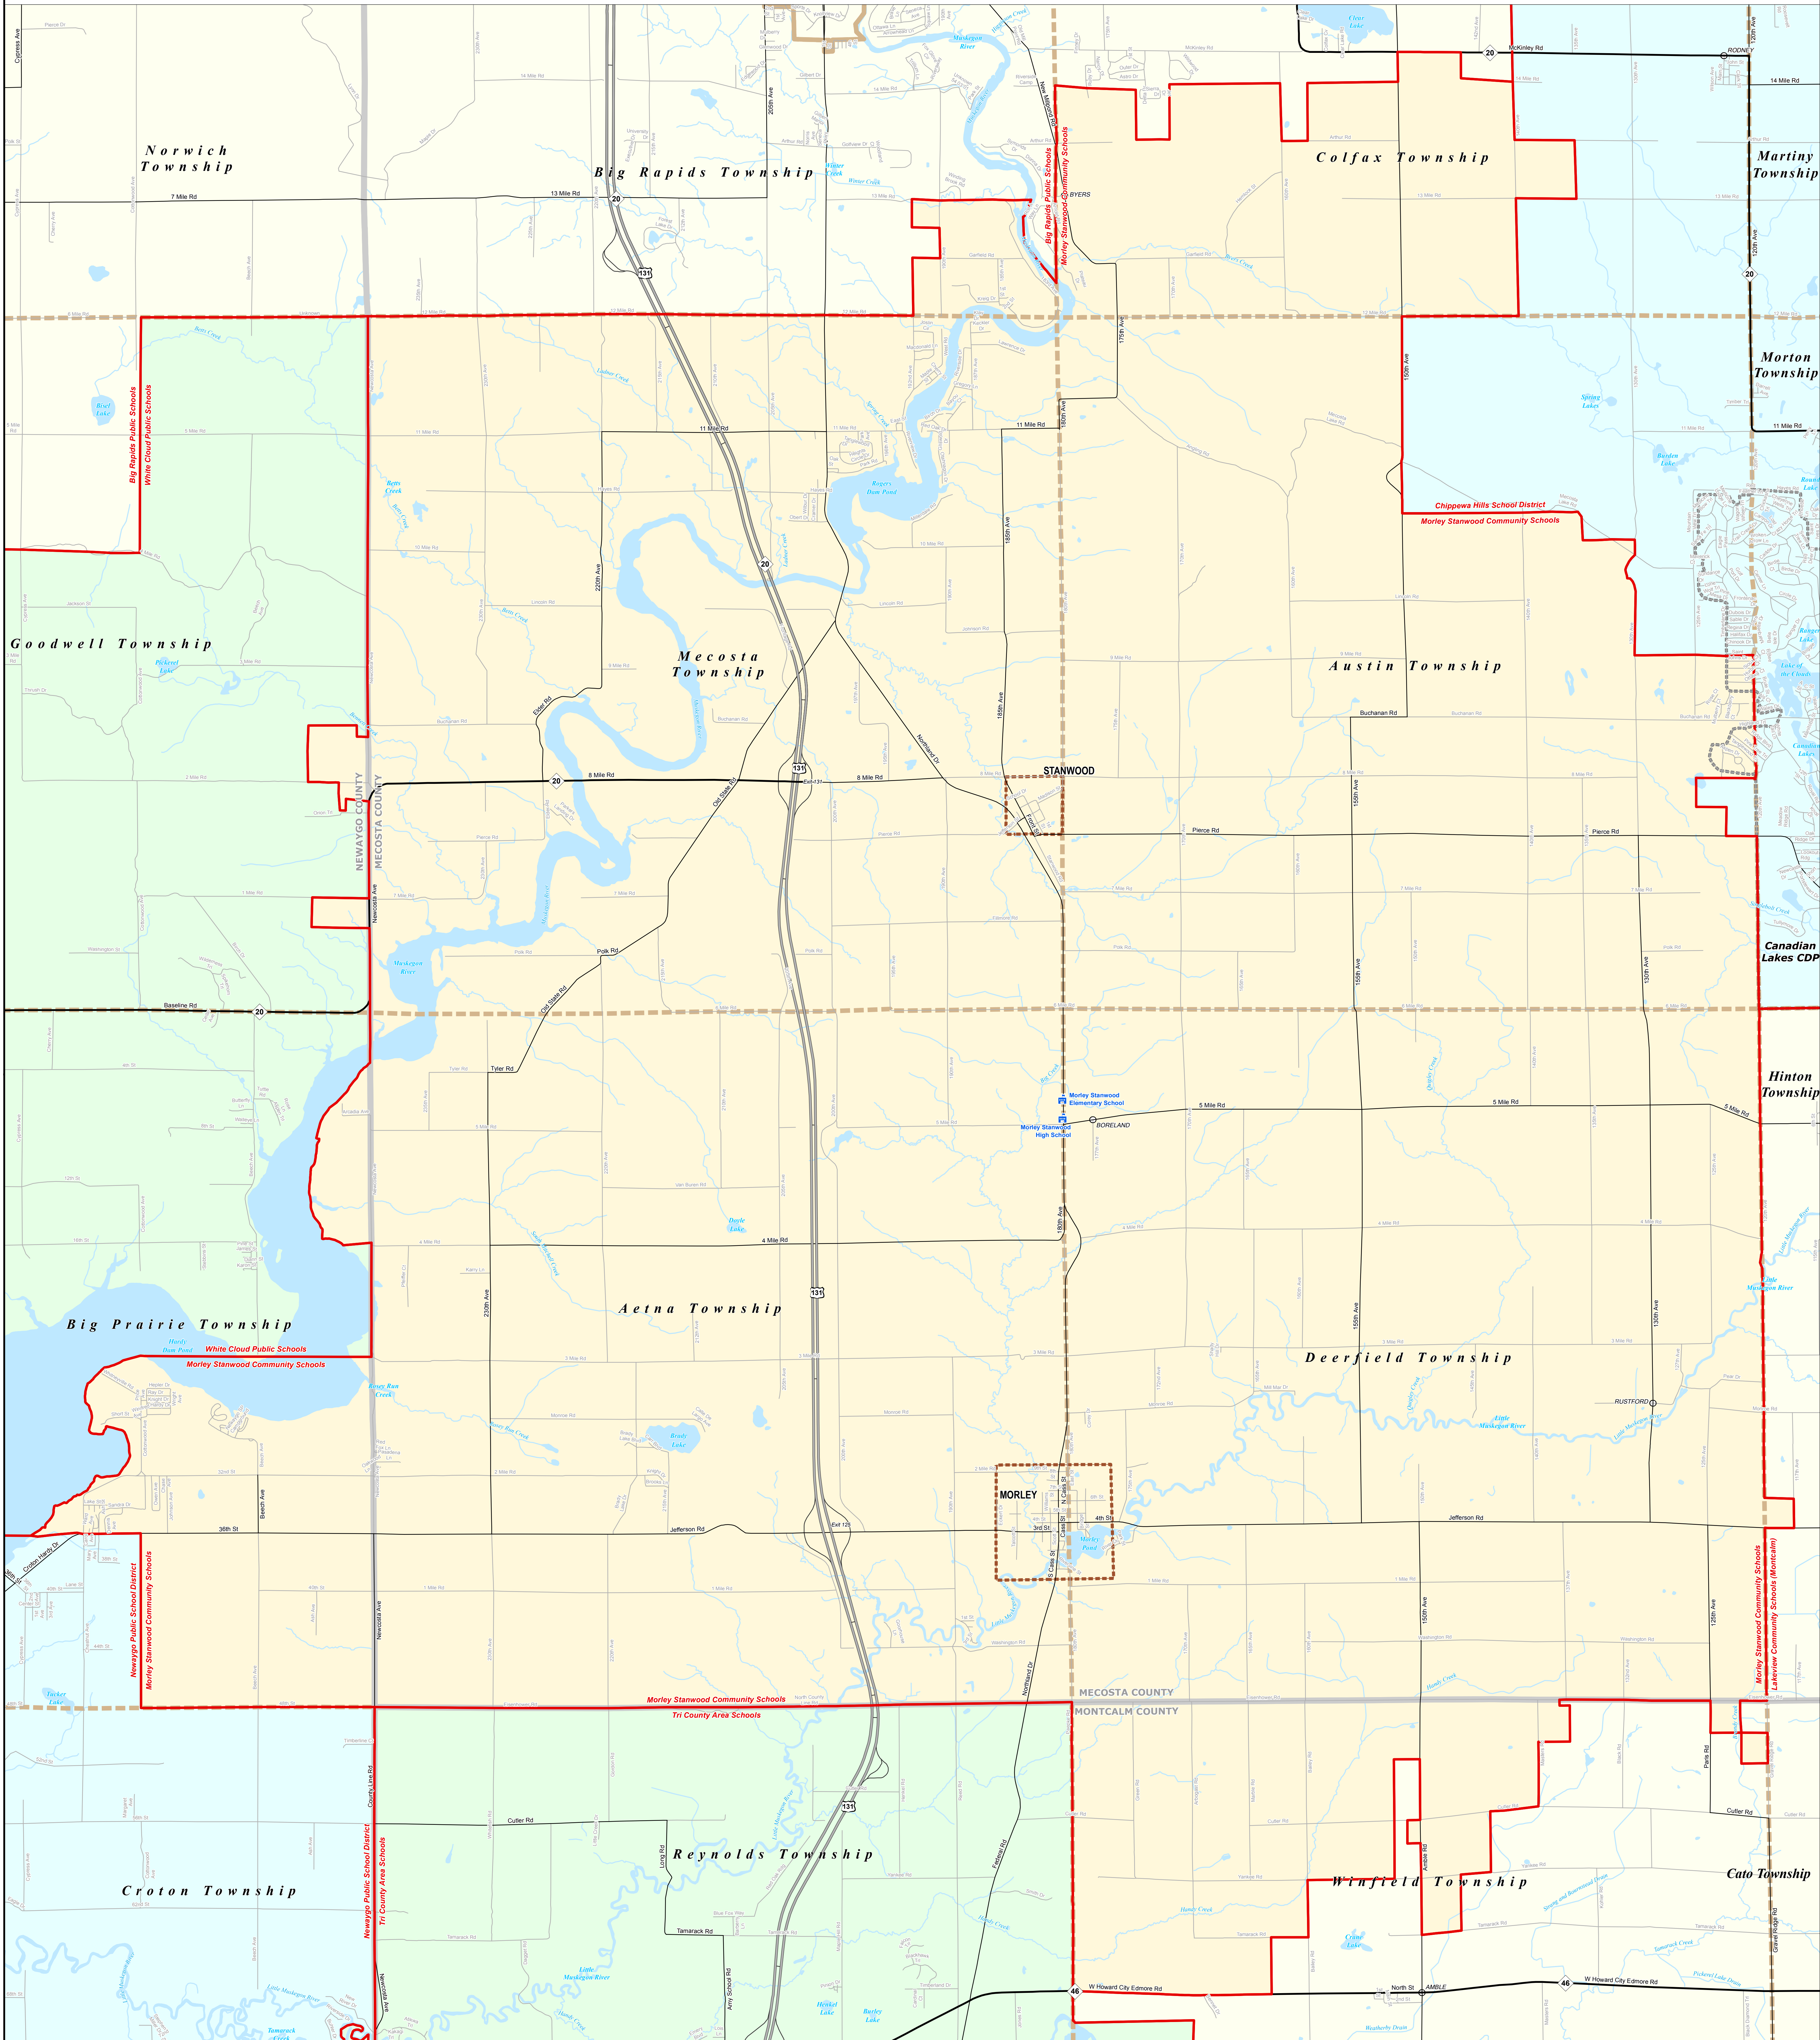

MORLEY STANWOOD COMMUNITY SCHOOLS

Mecosta-Osceola ISD

0 0.25 0.5 1 Miles

*Note: Non K-12 School Districts identified with Asterisk (*) in Name

11/14/13

Legend	
School District	School
County	Water Feature
City	River, Stream, or Drain
Township	Railroad
Village	Freeway
Census Designated Place	Primary Road
	Local Road

Source: Michigan Geographic Framework, v13a